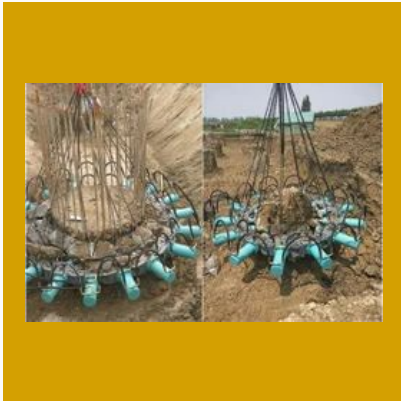

JCB Rock Breakers

NEW ITEMS

Concrete Bucket For Tower Crane

Railway track extension compactor

Industrial crane bucket

Heavy-Duty Crane Bucket

OTHER PRODUCTS:

Sheep Footed Roller

Mobile Conveyor concrete

Tower Crane Concrete Bucket

Double Drum Vibrator Rollers

OTHER PRODUCTS:

Road Double Drum Roller

Mobile Concrete Batching Plant

Hydraulic Pile Breaker

Hydraulic Rock Breaker

OTHER PRODUCTS:

Tractor Attachments Backhoe

Backhoe Loader Attachment

VMC Milling Job Work

VMC Precision Job Work

Factsheet

Year of Establishment : 2008

Nature of Business : Manufacturer