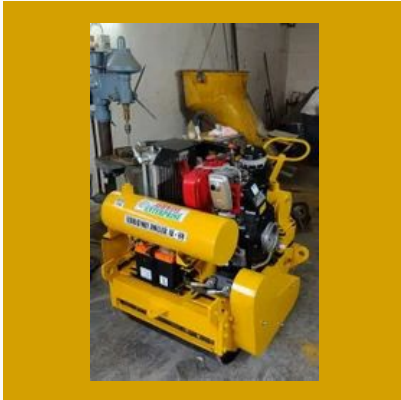

JCB Rock Breakers

NEW ITEMS

Concrete Bucket For Tower Crane

Railway track extension compactor

Industrial crane bucket

Heavy-Duty Crane Bucket

OTHER PRODUCTS:

Sheep Footed Roller

Mobile Conveyor concrete

Tower Crane Concrete Bucket

Double Drum Vibrator Rollers

OTHER PRODUCTS:

Road Double Drum Roller

Mobile Concrete Batching Plant

Hydraulic Pile Breaker

Hydraulic Rock Breaker

OTHER PRODUCTS:

Tractor Attachments Backhoe

Backhoe Loader Attachment

VMC Milling Job Work

VMC Precision Job Work

Factsheet

Year of Establishment : 2008

Nature of Business : Manufacturer